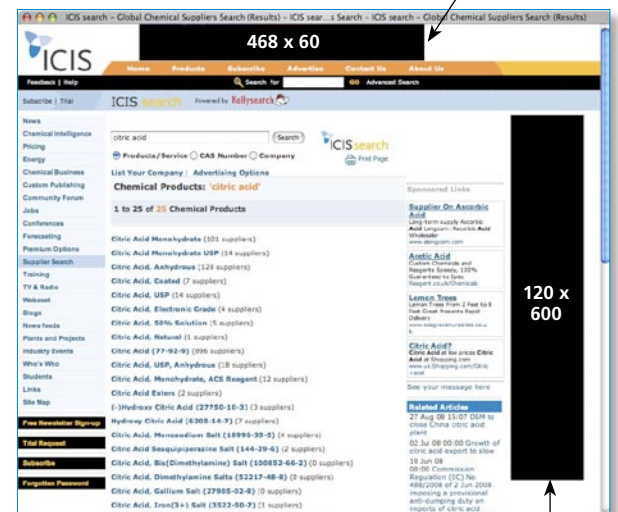

Online advertising rates

Online advertising rates

ICIS.com banner advertising

Generate awareness of your company and drive traffic to your website

Creative options	CPM*, US$
Banner	55
Skyscraper	70
Button	30

ICIS blogs advertising

Target your advertising to a specific audience

Creative options	CPM*, US$
Banner	75
Skyscraper	100

Please note: skyscraper not available on Big Biofuels Blog

ICIS search banner advertising

Display your advert only when a buyer is searching for particular products.

Creative options	CPM*, US$
Top banner	75
Skyscraper	100

*cost per thousand page impressions

Technical data

	Dimensions, pixels width x height	Maximum file size, kb
Top banner	468 x 60	20
Skyscraper	120 x 600	25
Button	120 x 60	10

Accepted file types: GIF, animated GIF, JPEG, Flash and Rich Media files

Please send the artwork to your sales contact at least 3 working days before the start date of the campaign.

Banner Skyscraper

Banner

Skyscraper