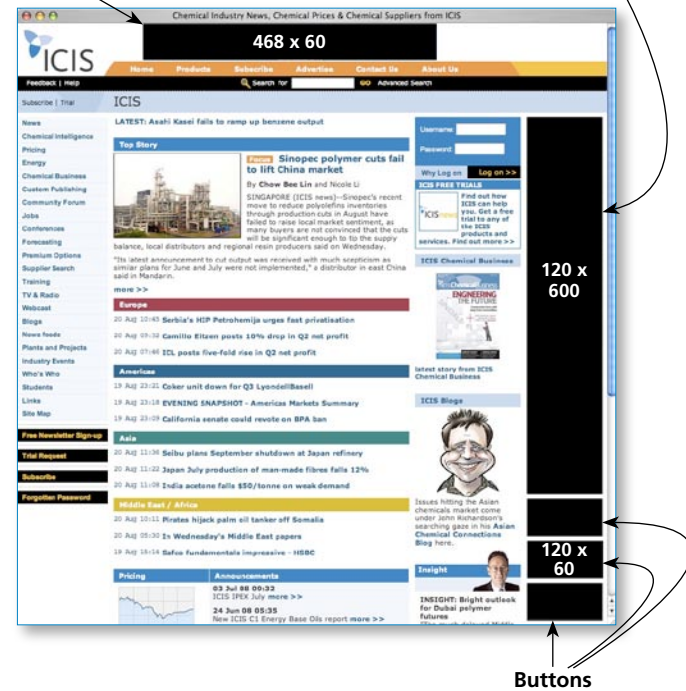

Technical data

	Dimensions, pixels width x height	Maximum file size, kb
Top banner	468 x 60	20
Skyscraper	120 x 600	25
Button	120 x 60	10

Accepted file types: GIF, animated GIF, JPEG, Flash and Rich Media files

Please send the artwork to your sales contact at least 3 working days before the start date of the campaign.

Banner Skyscraper